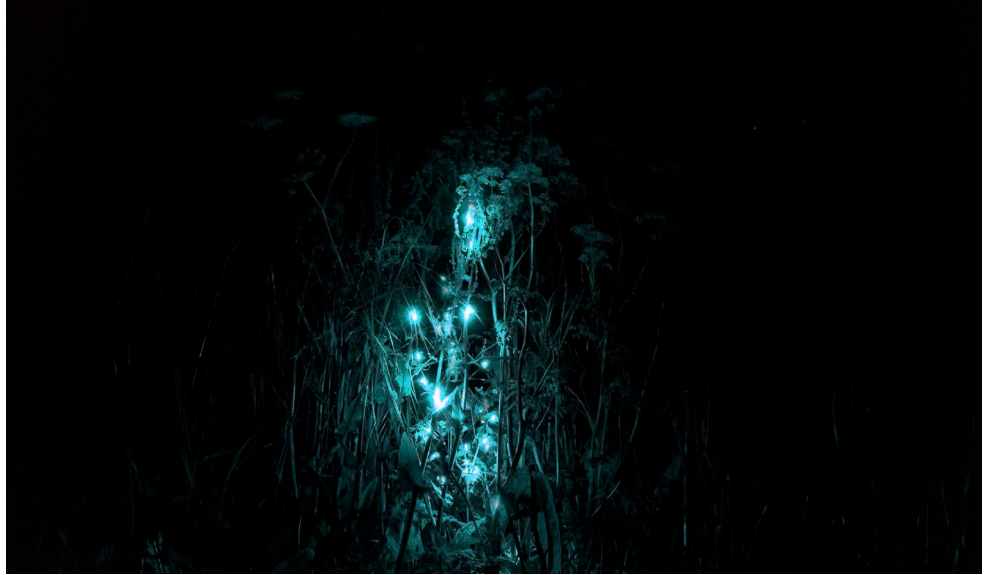

Contact :
Silvi Simon
00 33 (0)6 20 33 21 99
filmatruc@gmail.com

Fiche technique

PERSISTANCE / Dys focus Nature Collection

Black box : project in a space without any light for maximum effect.

Video projector (projects non-bright blacks)

Width: 150 cm - Weight: 450 g/m²

Ign.: FMV 55302/B

200cm H x 300cm wide

All around: welded reinforcement with welded eyelets and SpanFix every 20 cm

The video projector is placed in such a way that the spectators mask the projection beam when they are in front of the screen. From their body, they must be able to hide part of the projected image in order to see the luminous afterglow of the images of plants on the phosphorescent material

The video file is provided in full hd or 4K

Different views can be offered depending on the place or theme (views range from wide views of glades to close-ups of plants).

Another possibility is to project the image on a black screen for a very nice effect without a phosphorescent screen.