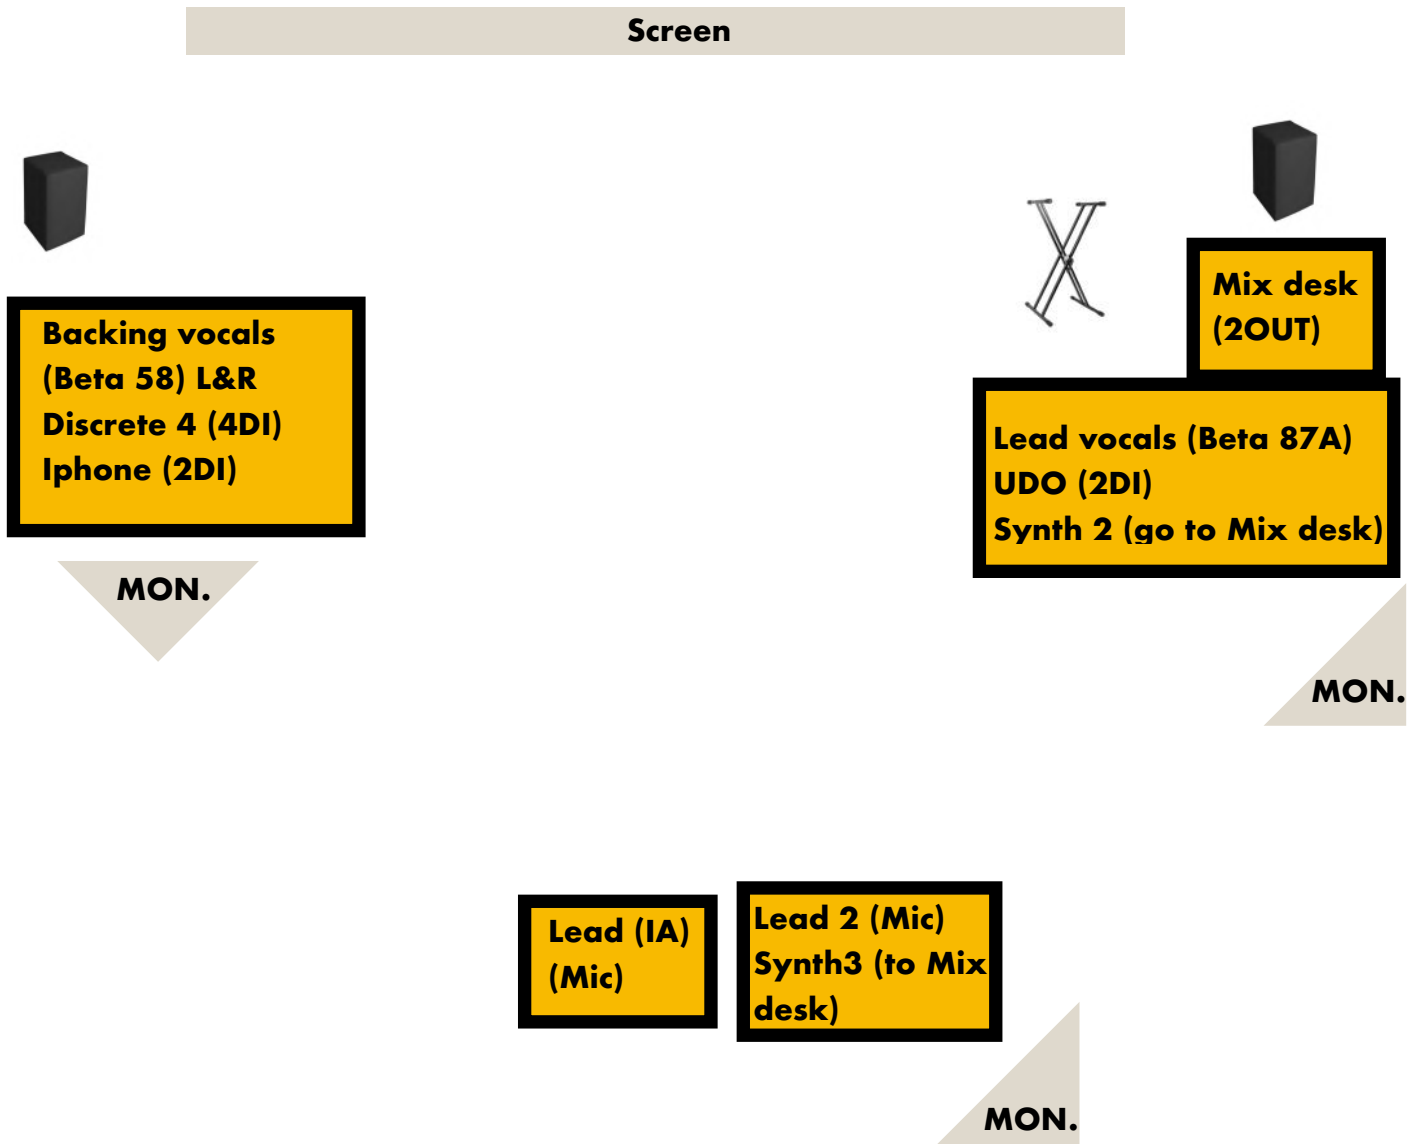

Sound

Technical Needs : 2 mixes on 3 stereo monitors (Provide)

No.	Instruments	Microp hones	Stands	Comments
1	Lead vocal	Beta 87A		We bring it
2	Lead Vocal (front stage)	Beta 87A		Needed / or Beta 87A HF
3	Lead Vocal (IA)	Beta 87A		Comes out from a speaker on stage
4	Synth UDO Super 6	DI	Stand with extension	Needed
5	Synth UDO Super 6	DI		
6	Mixing desk		cube	Needed
7	Mixing desk			
8	I phone	DI		
9	I phone	DI		
10	Discete 4 - out 1	DI	cube	Push (Ableton) PAD
11	Discete 4 - out 2	DI	table	Lap top
12	Discete 4 - out 3	DI		
13	Discete 4 - out 4	DI		
14	Backing Vocals R	Beta 58		OUT L&R (Voice Helicon)
15	Backing Vocals R