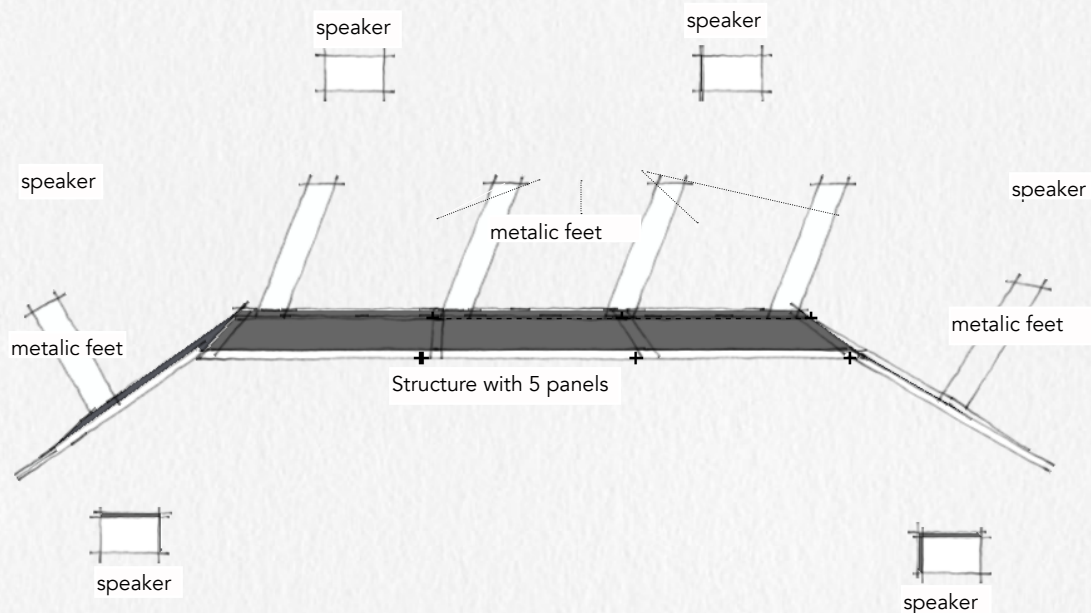

Contact
+33 (0)7 69 54 71 93
gb@lacri.net

PLAN

ANIMO#1 nobiscum

TOP VIEW