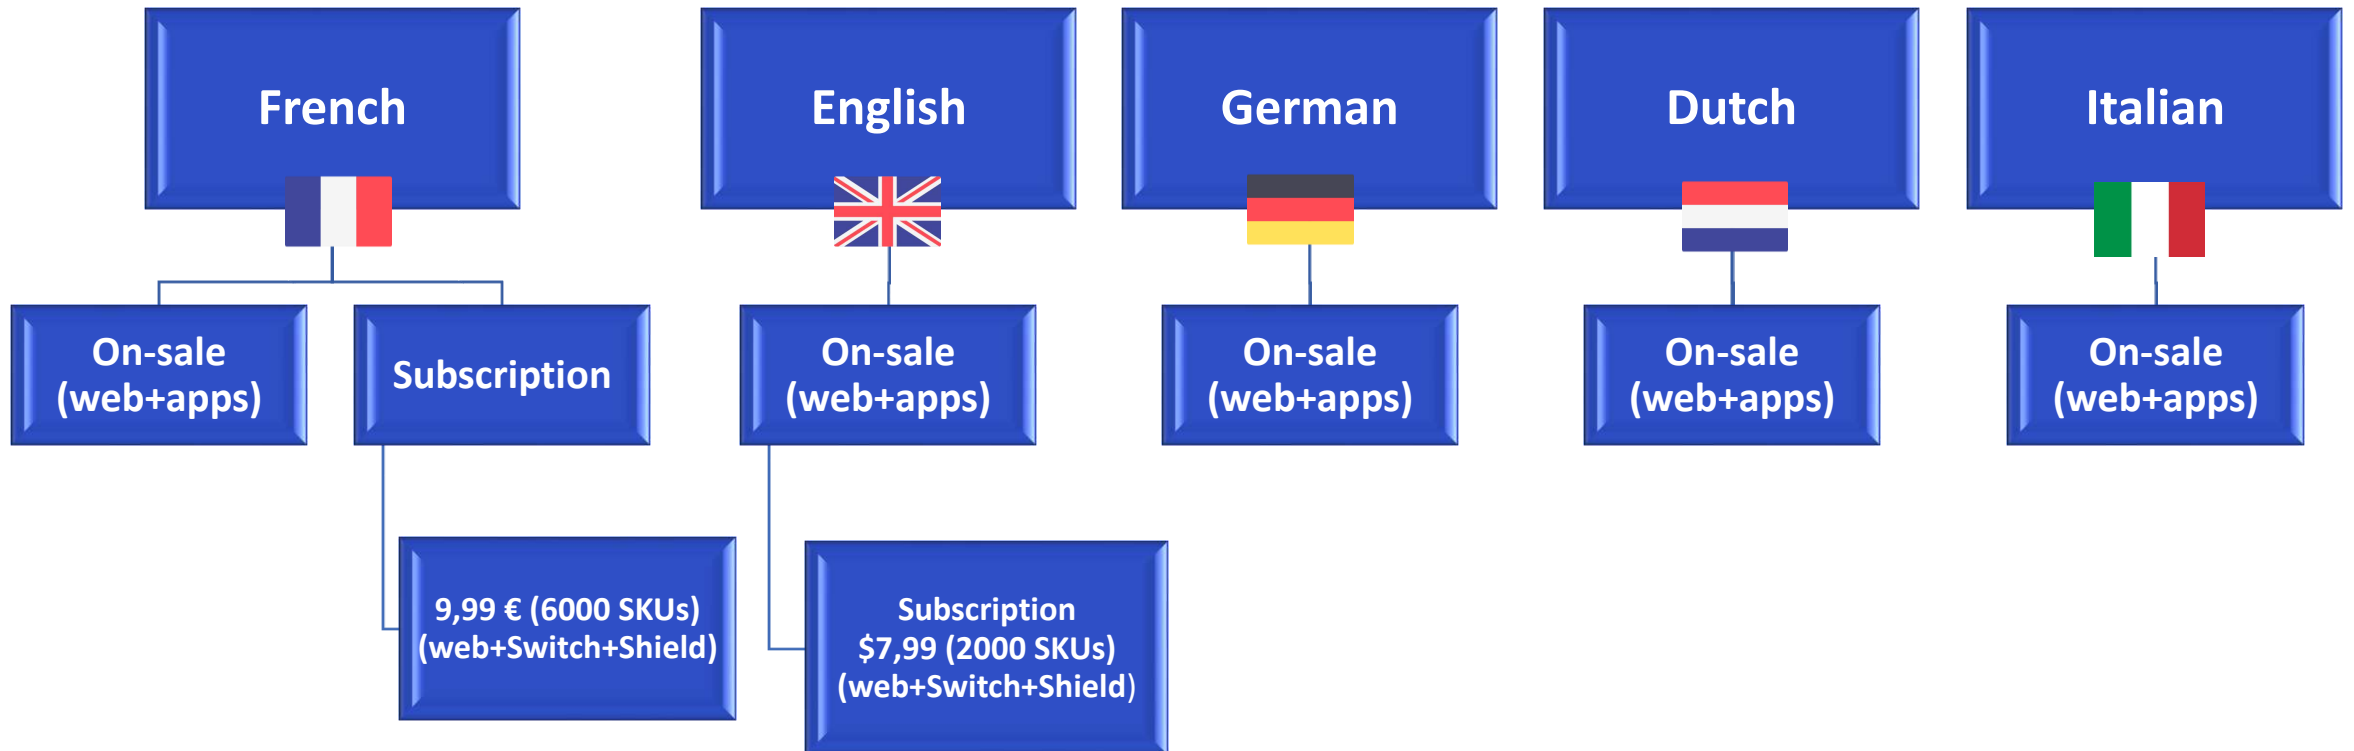

An international service live in 5 languages