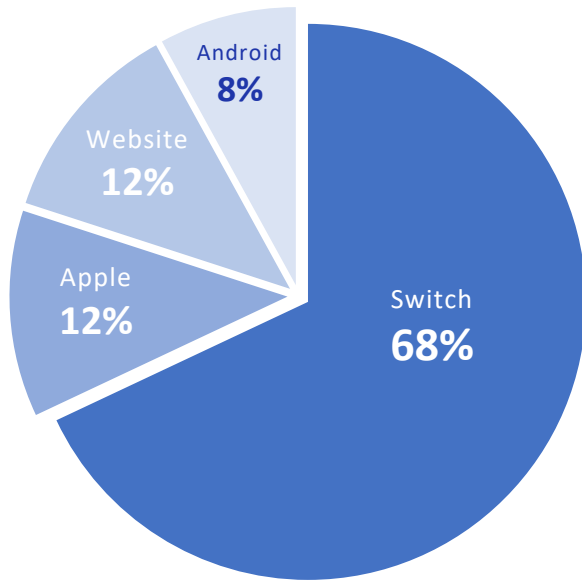

All comic genres
available

Read on your PC,
tablet, Android and
iOS smartphone

IZNEO

Key Point Indicators

IZNEO Website

a continually growing traffic with many readings

More than 3.8 millions

Unique Viewers in 2020

That is + 20%

When compared to 2019, when izneo was included in Orange telephone services

290 000

New Users in 2020

4 million

Books read in 2020

That is +115%

When compared to 2019

IZNEO apps

are confirming mobile use

260 000

Unique Viewers on iOS

404 000

Unique Viewers on Android

New users are exponentially growing thanks to the IZNEO app on

NINTENDO SWITCH

314 000

New users in 2020

New Users

Somes Figures

A reactive community

270 000 ★

Notes posted on the website albums by IZNEO readers –

Since 2017